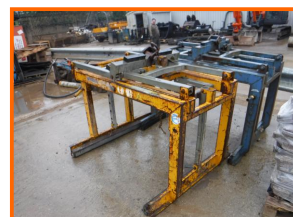

Woodbridge

PLANT LIMITED

BLOCK GRABS PROBST & CONQUIP

£1,000.00

SELECTION OF PROBST AND CONQUIP BLOCK GRABS IN GOOD WORKING CONDITION WITH CERTS.

Product Details

Category/Type	ATTACHMENTS
Make	BLOCK GRABS
Model	PROBST & CONQUIP
Year	-
Hours/Mileage	-