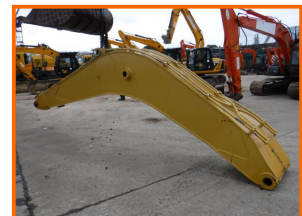

Woodbridge

PLANT LIMITED

HYUNDAI R300LC-10 BOOM AND DIPPER

£9,750.00

HYUNDAI R300LC-10 COMPLETE BOOM AND DIPPER.

Product Details

Category/Type	ATTACHMENTS
Make	HYUNDAI
Model	R300LC-10 BOOM AND DIPPER
Year	-
Hours/Mileage	-