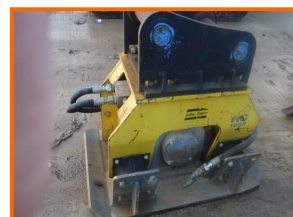

Woodbridge

PLANT LIMITED

ATLAS COPCO HC 1050 COMPACTOR PLATE

£5,750.00

ATLAS COPCO HC1050.

HYDRAULIC COMPACTOR PLATE TO FIT 20T TO 30T EXCAVATOR, 1350MM X 870MM ,
90MM PINS, VERY LITTLE USE AND IN PERFECT WORKING CONDITION.

Product Details

Category/Type	ATTACHMENTS
Make	ATLAS COPCO
Model	HC 1050 COMPACTOR PLATE
Year	2015
Hours/Mileage	-

Unit 4, 250 Toddington Road, Luton, Bedfordshire, LU4 9DZ

Tel: 01582 582300 Mob: 07768 140535 Fax: 01582 582332