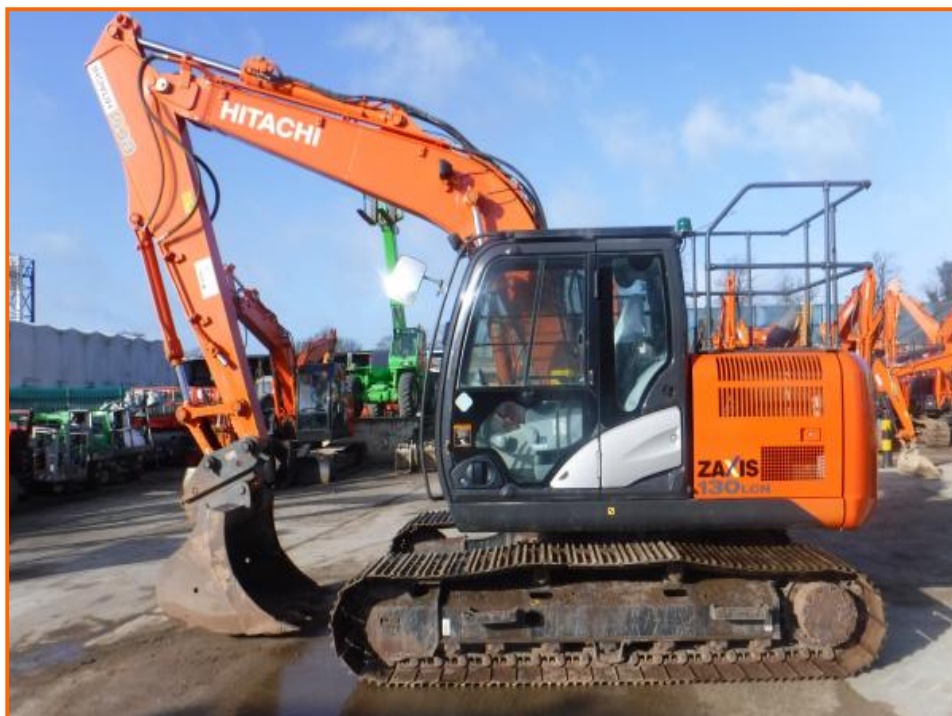

Woodbridge

PLANT LIMITED

HITACHI ZAXIS 130LCN-5B

£53,750.00

HITACHI ZAXIS 130LCN-5B.

AIR/CON, CHECK-VALVES, HAMMER LINES, DOUBLE LOCKING HYDRAULIC QUICK-HITCH
+ 3 BUCKETS, NEW TRACKS FITTED, 1 OWNER FROM NEW WITH FULL HITACHI SERVICE
HISTORY.

Product Details

Category/Type	EXCAVATORS ABOVE 6 TONNE.
Make	HITACHI
Model	ZAXIS 130LCN-5B
Year	2016
Hours/Mileage	4600

Unit 4, 250 Toddington Road, Luton, Bedfordshire, LU4 9DZ

Tel: 01582 582300 Mob: 07768 140535 Fax: 01582 582332