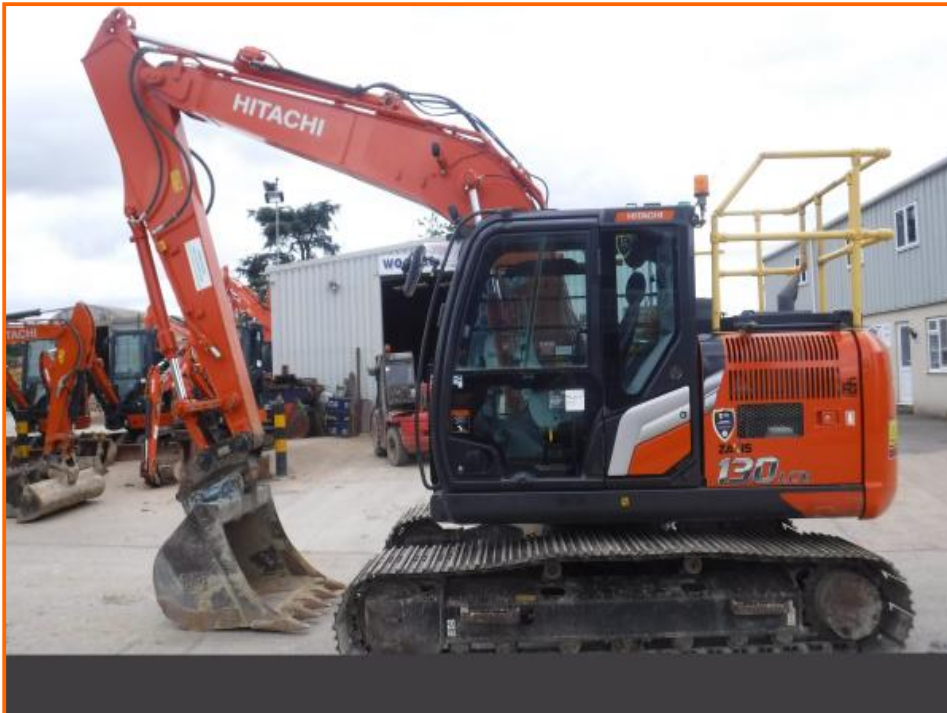

# Woodbridge

## PLANT LIMITED

### HITACHI ZAXIS 130LCN-7

**£65,750.00**

HITACHI ZAXIS 130LCN-7.

AIR/CON, CHECK-VALVES, HAMMER LINES, DOUBLE LOCKING HYDRAULIC QUICK-HITCH  
+ 3 BUCKETS, TRACKS 60%, BOXING RING, 360 CAMERA, AI SAFETY CAMERAS FITTED, 1  
OWNER FROM NEW WITH FULL HITACHI SERVICE HISTORY.

#### Product Details

<b>Category/Type</b>	<b>EXCAVATORS 10T to 20T</b>
<b>Make</b>	<b>HITACHI</b>
<b>Model</b>	<b>ZAXIS 130LCN-7</b>
<b>Year</b>	<b>2023</b>
<b>Hours/Mileage</b>	<b>2696</b>

**Unit 4, 250 Toddington Road, Luton, Bedfordshire, LU4 9DZ**