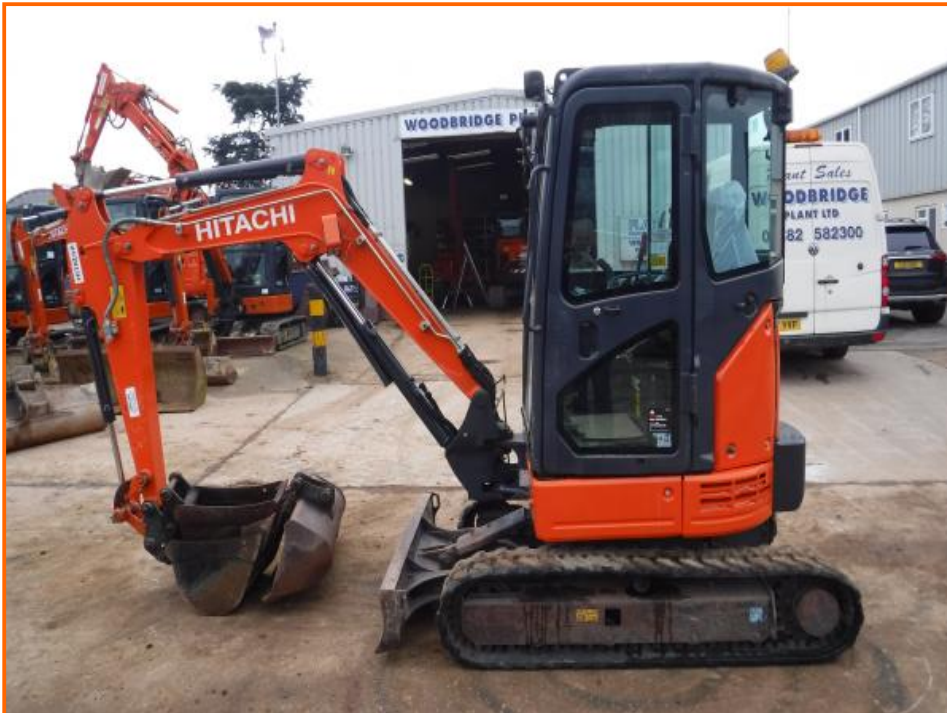

Woodbridge PLANT LIMITED

HITACHI ZAXIS 26U-5A

£18,750.00

HITACHI ZAXIS 26U-5A.

BLADE, HAMMER LINES, QUICK-HITCH + 3 BUCKETS, RUBBER TRACKS 50%,
IMMOBILISER FITTED, 1 OWNER FROM NEW WITH FULL HITACHI SERVICE HISTORY.

Product Details

Category/Type	EXCAVATORS 0.8T to 5T
Make	HITACHI
Model	ZAXIS 26U-5A
Year	2018
Hours/Mileage	1518

Unit 4, 250 Toddington Road, Luton, Bedfordshire, LU4 9DZ

Tel: 01582 582300 Mob: 07768 140535 Fax: 01582 582332