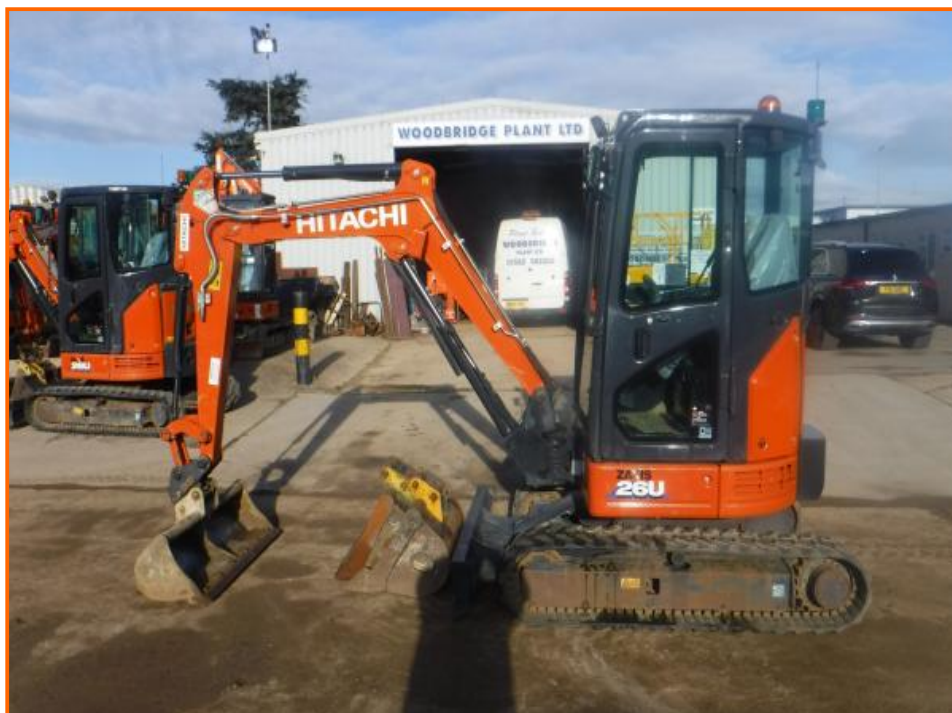

Woodbridge

PLANT LIMITED

HITACHI ZAXIS 26U-6

£22,750.00

HITACHI ZAXIS 26U-6.

BLADE, HAMMER LINES, QUICK-HITCH + 3 BUCKETS, RUBBER TRACKS 80%,
IMMOBILISER FITTED, 1 OWNER FROM NEW WITH FULL HITACHI SERVICE HISTORY.

Product Details

Category/Type	EXCAVATORS 0.8T to 5T
Make	HITACHI
Model	ZAXIS 26U-6
Year	2020
Hours/Mileage	905

Unit 4, 250 Toddington Road, Luton, Bedfordshire, LU4 9DZ

Tel: 01582 582300 Mob: 07768 140535 Fax: 01582 582332