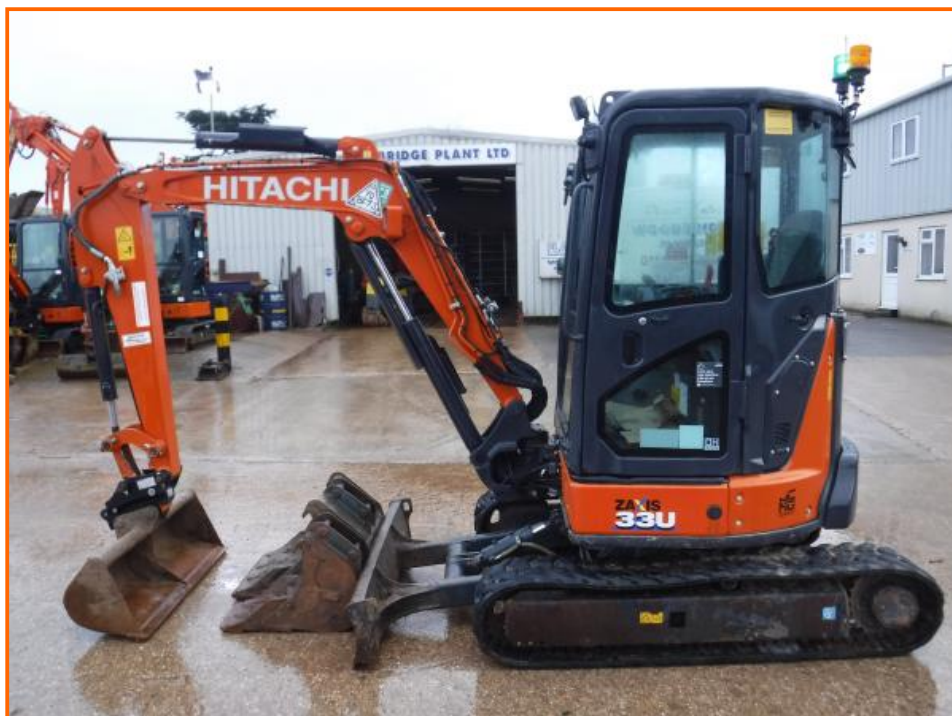

# Woodbridge

## PLANT LIMITED

### HITACHI ZAXIS 33U-6

**£23,250.00**

HITACHI ZAXIS 33U-6.

AIR/CON, CHECK-VALVES, HAMMER LINES, DOUBLE LOCKING HYDRAULIC QUICK-HITCH  
+ 3 BUCKETS, RUBBER TRACKS 80%, KEYPAD IMMOBILISER FITTED, 1 OWNER FROM  
NEW WITH FULL HITACHI SERVICE HISTORY.

#### Product Details

<b>Category/Type</b>	<b>EXCAVATORS 0.8T to 5T</b>
<b>Make</b>	<b>HITACHI</b>
<b>Model</b>	<b>ZAXIS 33U-6</b>
<b>Year</b>	<b>2022</b>
<b>Hours/Mileage</b>	<b>2232</b>

**Unit 4, 250 Toddington Road, Luton, Bedfordshire, LU4 9DZ**