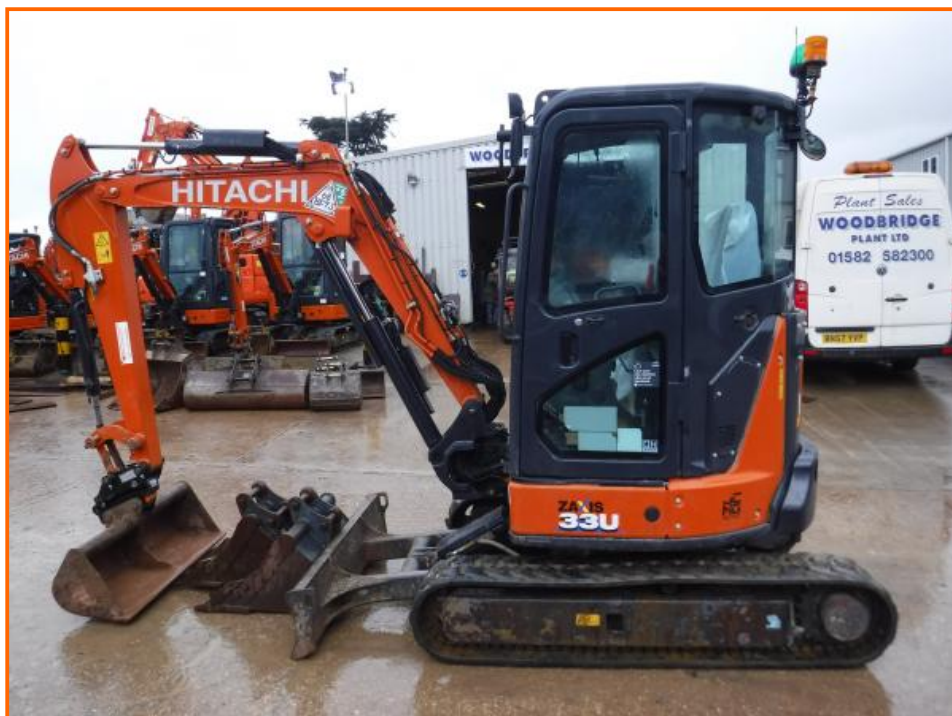

Woodbridge

PLANT LIMITED

HITACHI ZAXIS 33U-6

£23,250.00

HITACHI ZAXIS 33U-6.

AIR/CON, CHECK-VALVES, HAMMER LINES , DOUBLE LOCKING HYDRAULIC QUICK-HITCH
+ 3 BUCKETS, RUBBER TRACKS 70%, KEYPAD IMMOBILISER FITTED, 1 OWNER FROM
NEW WITH FULL HITACHI SERVICE HISTORY

Product Details

| | |
|----------------------|------------------------------|
| Category/Type | EXCAVATORS 0.8T to 5T |
| Make | HITACHI |
| Model | ZAXIS 33U-6 |
| Year | 2022 |
| Hours/Mileage | 2110 |