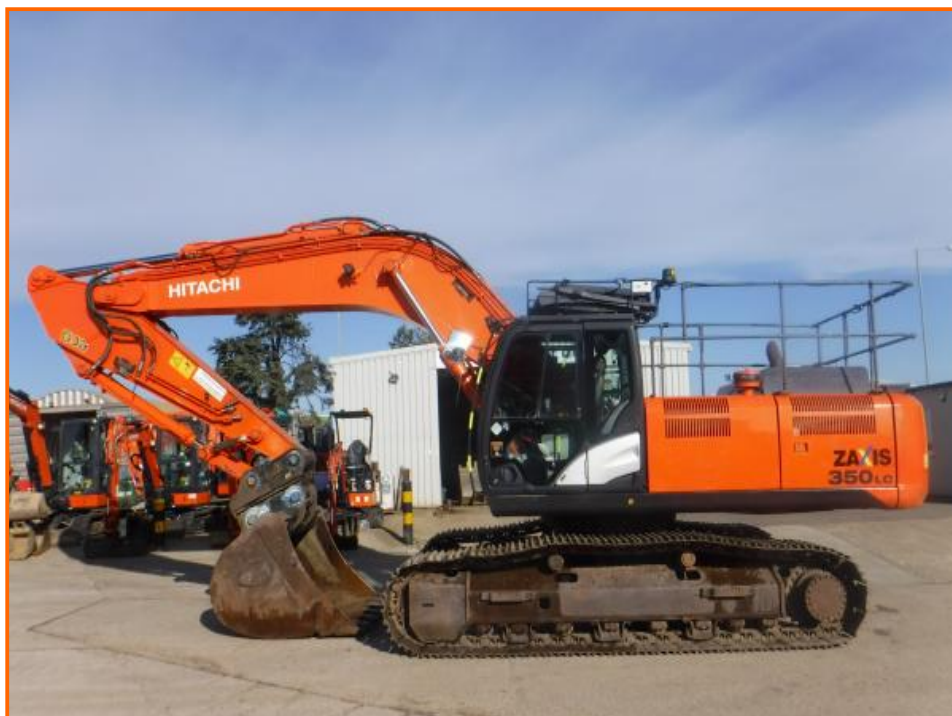

Woodbridge

PLANT LIMITED

HITACHI ZAXIS 350LC-5B

£71,750.00

HITACHI ZAXIS 350LC-5B.

AIR/CON, CHECK-VALVES, HAMMER LINES, ROTATION LINES, GEITH DOUBLE LOCKING HYDRAULIC QUICK-HITCH + 2 BUCKETS, PROLEC LIFTWATCH FITTED, 360 DEGREE CAMERAS, BOXING RING, VANDAL GUARDS, TRACKS 50%, 1 OWNER FROM NEW WITH FULL HITACHI SERVICE HISTORY.

Product Details

Category/Type	EXCAVATORS 10T to 50T
Make	HITACHI
Model	ZAXIS 350LC-5B
Year	2014
Hours/Mileage	7200

Unit 4, 250 Toddington Road, Luton, Bedfordshire, LU4 9DZ

Tel: 01582 582300 Mob: 07768 140535 Fax: 01582 582332