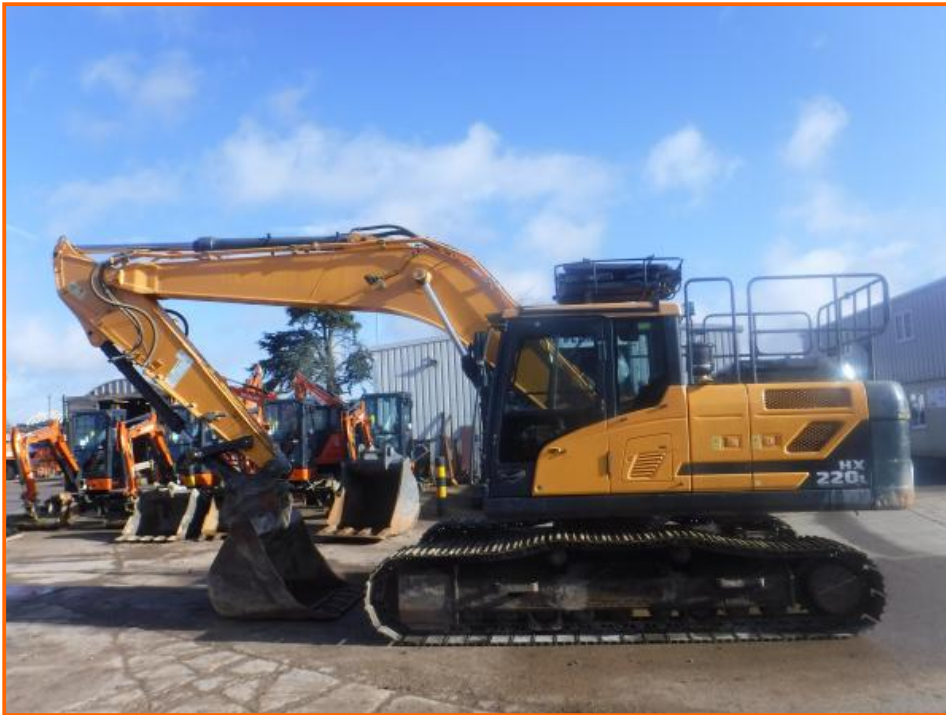

# Woodbridge

### HYUNDAI HX220L

**£48,950.00**

HYUNDAI HX220L.

AIR/CON, CHECK-VALVES, HAMMER LINES, DOUBLE LOCKING HYDRAULIC QUICK-HITCH  
+ 2 BUCKETS, TRACKS 70%, BOXING RING, VANDAL GUARDS, 360 CAMERA, EPA, 1  
OWNER FROM NEW IN VERY GOOD CONDITION.

#### Product Details

<b>Category/Type</b>	<b>EXCAVATORS 20T to 50T</b>
<b>Make</b>	<b>HYUNDAI</b>
<b>Model</b>	<b>HX220L</b>
<b>Year</b>	<b>2019</b>
<b>Hours/Mileage</b>	<b>4724</b>

**Unit 4, 250 Toddington Road, Luton, Bedfordshire, LU4 9DZ**