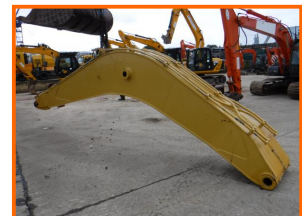

Woodbridge

PLANT LIMITED

HYUNDAI R300LC-10 BOOM AND DIPPER

£9,750.00

HYUNDAI R300LC-10 COMPLETE BOOM AND DIPPER.

Product Details

Product Details	
<i>Category/Type</i>	ATTACHMENTS
<i>Make</i>	HYUNDAI
<i>Model</i>	R300LC-10 BOOM AND DIPPER
<i>Year</i>	-
<i>Hours/Mileage</i>	-