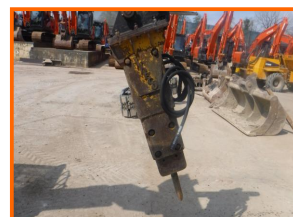

Woodbridge

PLANT LIMITED

INDECO HP350 HYDRAULIC BREAKER

£1,295.00

INDECO HP350 HYDRAULIC BREAKER TO FIT 3 TON EXCAVATOR, C/W POINT, HOSES AND HEADBRACKET, GOOD WORKING CONDITION.

Product Details

Product Details	
Category/Type	ATTACHMENTS
Make	INDECO
Model	HP350 HYDRAULIC BREAKER
Year	-
Hours/Mileage	-