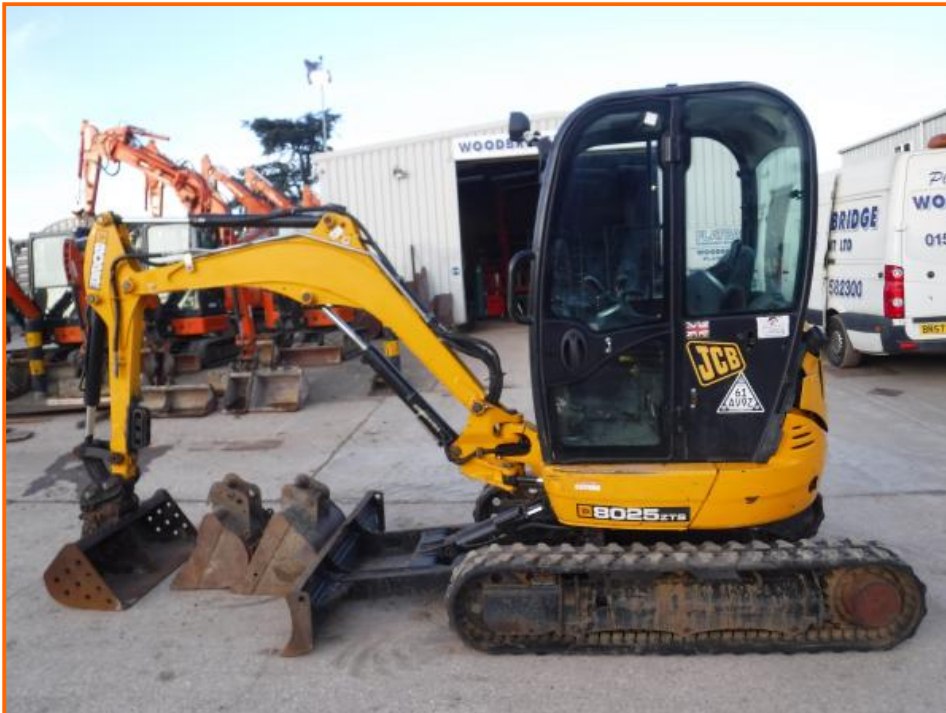

Woodbridge

PLANT LIMITED

JCB 8025 ZTS

£15,750.00

JCB 8025 ZTS.

BLADE, HAMMER LINES, QUICK-HITCH + 3 BUCKETS, RUBBER TRACKS 80%,
IMMOBILISER FITTED , 1 OWNER FOM NEW IN VERY GOOD CONDITION.

Product Details

Category/Type	EXCAVATORS 0.8T to 5T
Make	JCB
Model	8025 ZTS
Year	2019
Hours/Mileage	2838