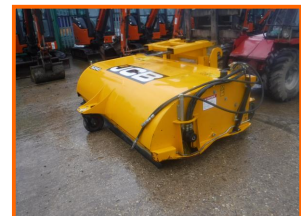

Woodbridge

PLANT LIMITED

JCB SC240 SWEEPER COLLECTOR

£5,750.00

JCB SC240 SWEEPER COLLECTOR ,
WATER TANK, FORK AND DIRECT MOUNT, AS NEW CONDITION.

Product Details

Category/Type	SWEEPERS
Make	JCB
Model	SC240 SWEEPER COLLECTOR
Year	2023
Hours/Mileage	-