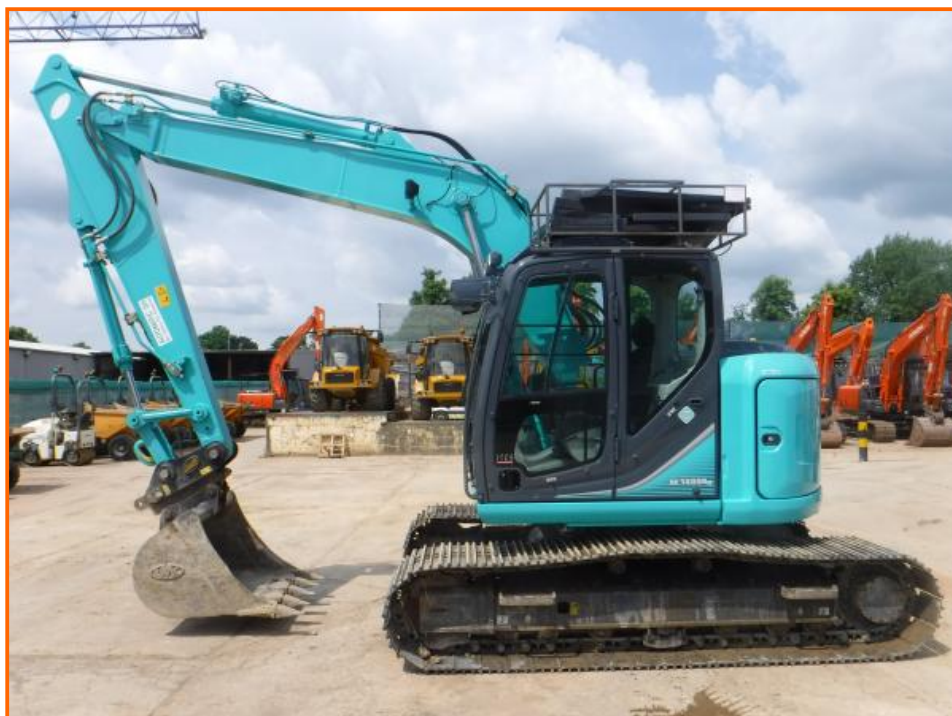

Woodbridge

PLANT LIMITED

KOBELCO SK140 SRLC-3

£55,950.00

KOBELCO SK140 SRLC-3.

AIR/CON, CHECK-VALVES, HAMMER LINES, DOUBLE LOCKING HYDRAULIC QUICK-HITCH
+ 3 BUCKETS, TRACKS 90%, VANDAL GUARDS, COLOUR REAR CAMERA, 1 OWNER
FROM NEW IN ALL ORIGINAL PAINT , AS NEW CONDITION.

Product Details

Category/Type	EXCAVATORS ABOVE 6 TONNE.
Make	KOBELCO
Model	SK140 SRLC-3
Year	2014
Hours/Mileage	1600

Unit 4, 250 Toddington Road, Luton, Bedfordshire, LU4 9DZ

Tel: 01582 582300 Mob: 07768 140535 Fax: 01582 582332