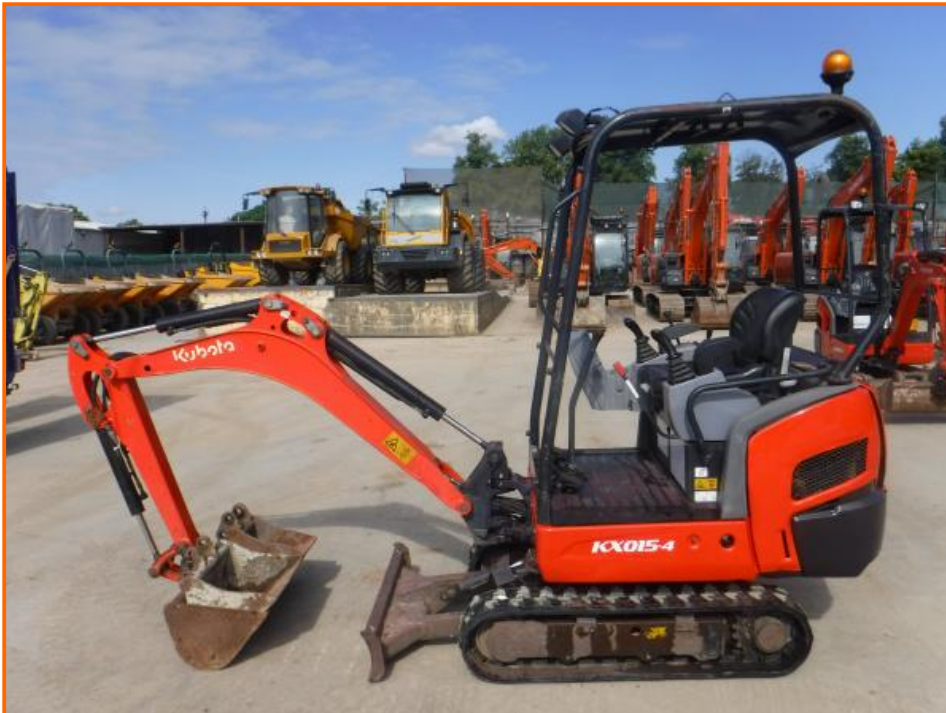

## KUBOTA KX015-4

**£9,750.00**

KUBOTA KX015-4.

BLADE, HAMMER LINES, 3 BUCKETS, NEW RUBBER TRACKS, RED KEY INCLUDED, 1 OWNER FROM NEW IN VERY GOOD CONDITION.

### Product Details

<b>Category/Type</b>	<b>EXCAVATORS BELOW 6 TONNE</b>
<b>Make</b>	<b>KUBOTA</b>
<b>Model</b>	<b>KX015-4</b>
<b>Year</b>	<b>2014</b>
<b>Hours/Mileage</b>	<b>1158</b>

**Unit 4, 250 Toddington Road, Luton, Bedfordshire, LU4 9DZ**