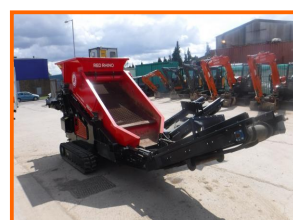

Woodbridge

PLANT LIMITED

RED RHINO 3 WAY SCREENER

£27,950.00

RED RHINO 3 WAY SCREENER.
2800 KGS, KUBOTA ENGINE 18.5HP,
FULLY REMOTE CONTROLLED , AS NEW CONDITION.

Product Details

<i>Category/Type</i>	CRUSHERS / SCREENERS
<i>Make</i>	RED RHINO
<i>Model</i>	3 WAY SCREENER
<i>Year</i>	2018
<i>Hours/Mileage</i>	167